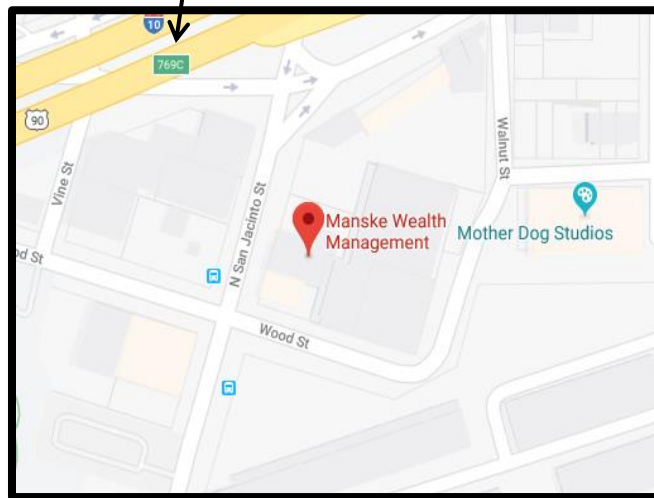

Manske Wealth Management's Office

Inside The Warrant Building

1010 N. San Jacinto Suite 200 Houston, Texas 77002

Call with questions: 713-581-1994

Our entrance off of N. San Jacinto:

If you're using a GPS, we encourage you to use Google Maps and make sure the directions are going to "1010 North San Jacinto," otherwise the GPS will direct you to another part of town.

Gate Code & Parking:

When you come to the security gate, please use the code **1220** to enter our parking lot.

We have a specially marked space for you **under the awning to the right** after you enter the gate.