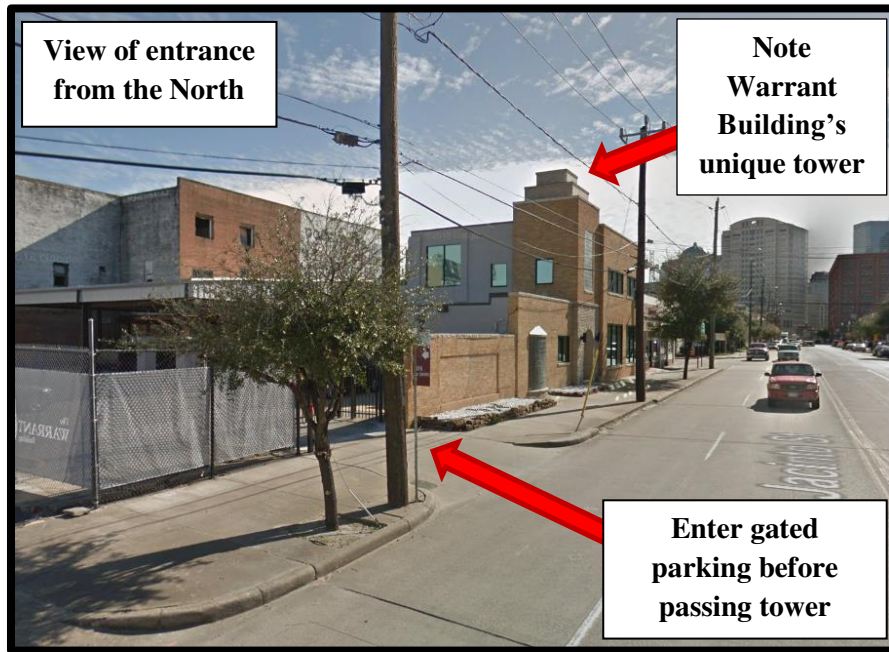

Manske Wealth Management's Office

Inside The Warrant Building

1010 N. San Jacinto Suite 200 Houston, Texas 77002

Call with questions: 713-581-1994

Our entrance off of N. San Jacinto:

If you're using a GPS, we encourage you to use Google Maps and make sure the directions are going to "1010 North San Jacinto," otherwise the GPS will direct you to another part of town.

Gate Code & Parking:

When you come to the security gate, please use the code **1220** to enter our parking lot.

We have a specially marked space for you **under the awning to the right** after you enter the gate.