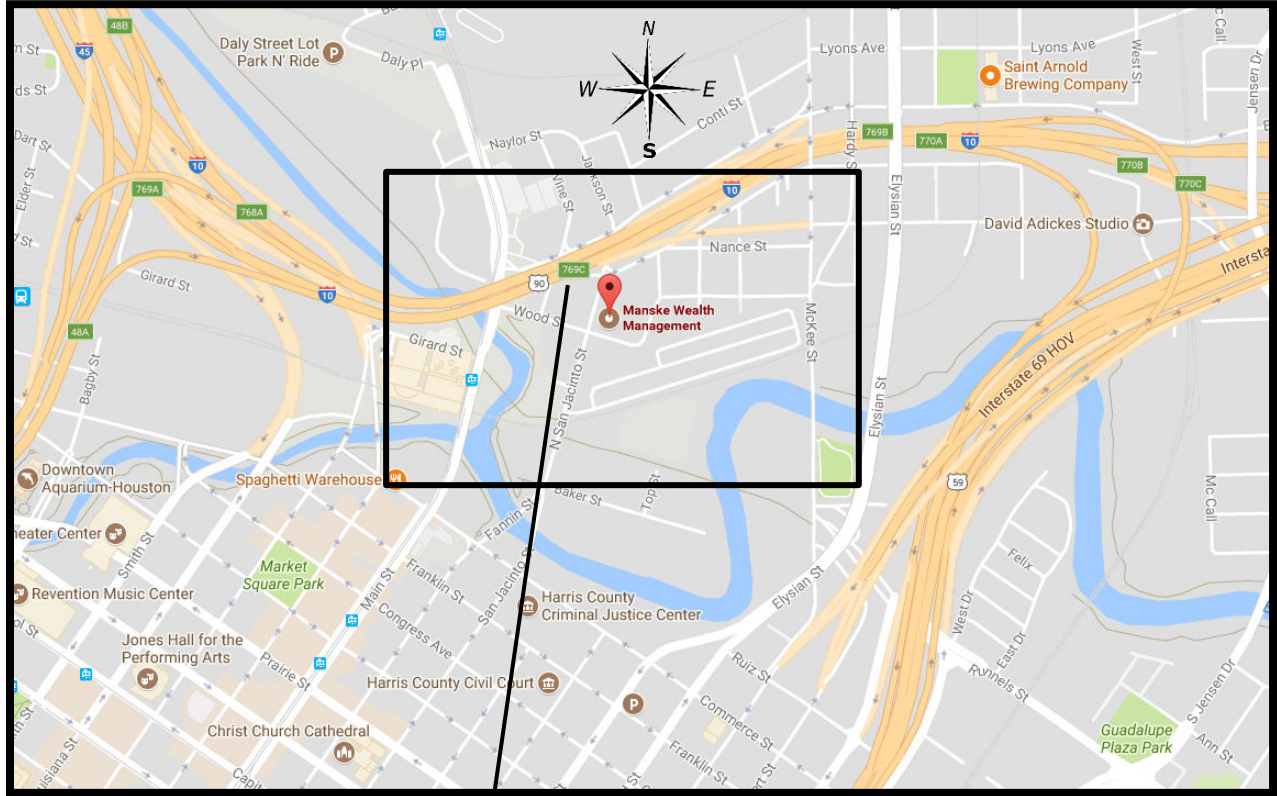

Manske Wealth Management's Office

Inside The Warrant Building

1010 N. San Jacinto Suite 200 Houston, Texas 77002

Call with questions: 713-581-1994

Our entrance off of N. San Jacinto:

If you're using a GPS, we encourage you to use Google Maps and make sure the directions are going to "1010 North San Jacinto," otherwise the GPS will direct you to another part of town.

Gate Code & Parking:

When you come to the security gate, please use the code **1220** to enter our parking lot.

We have a specially marked space for you **under the awning to the right** after you enter the gate.