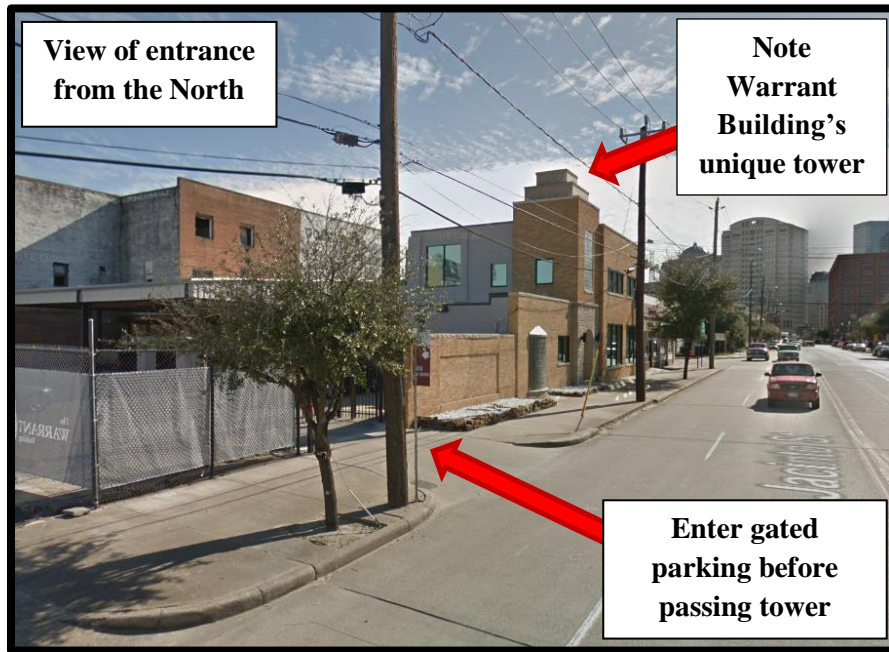

Manske Wealth Management's Office

Inside The Warrant Building

1010 N. San Jacinto Suite 200 Houston, Texas 77002

Call with questions: 713-581-1994

Our entrance off of N. San Jacinto:

If you're using a GPS, we encourage you to use Google Maps and make sure the directions are going to "1010 North San Jacinto," otherwise the GPS will direct you to another part of town.

Gate Code & Parking:

When you come to the security gate, please use the code **2020** (just think of 20/20 vision, if it helps make it easier to remember) to enter our parking lot.

We have a specially marked space for you **under the awning to the right** after you enter the gate.