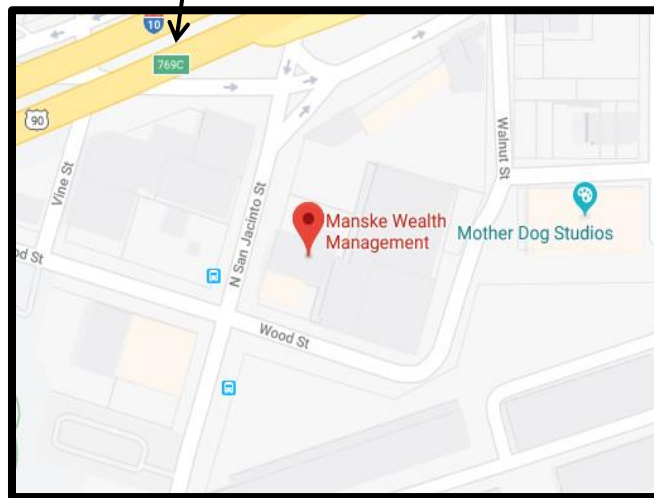

Manske Wealth Management's Office

Inside The Warrant Building

1010 N. San Jacinto Suite 200 Houston, Texas 77002

Call with questions: 713-581-1994

Our entrance off of N. San Jacinto:

If you're using a GPS, we encourage you to use Google Maps and make sure the directions are going to "1010 North San Jacinto," otherwise the GPS will direct you to another part of town.

Gate Code & Parking:

When you come to the security gate, please use the code **2020** (just think of 20/20 vision, if it helps make it easier to remember) to enter our parking lot.

We have a specially marked space for you **under the awning to the right** after you enter the gate.