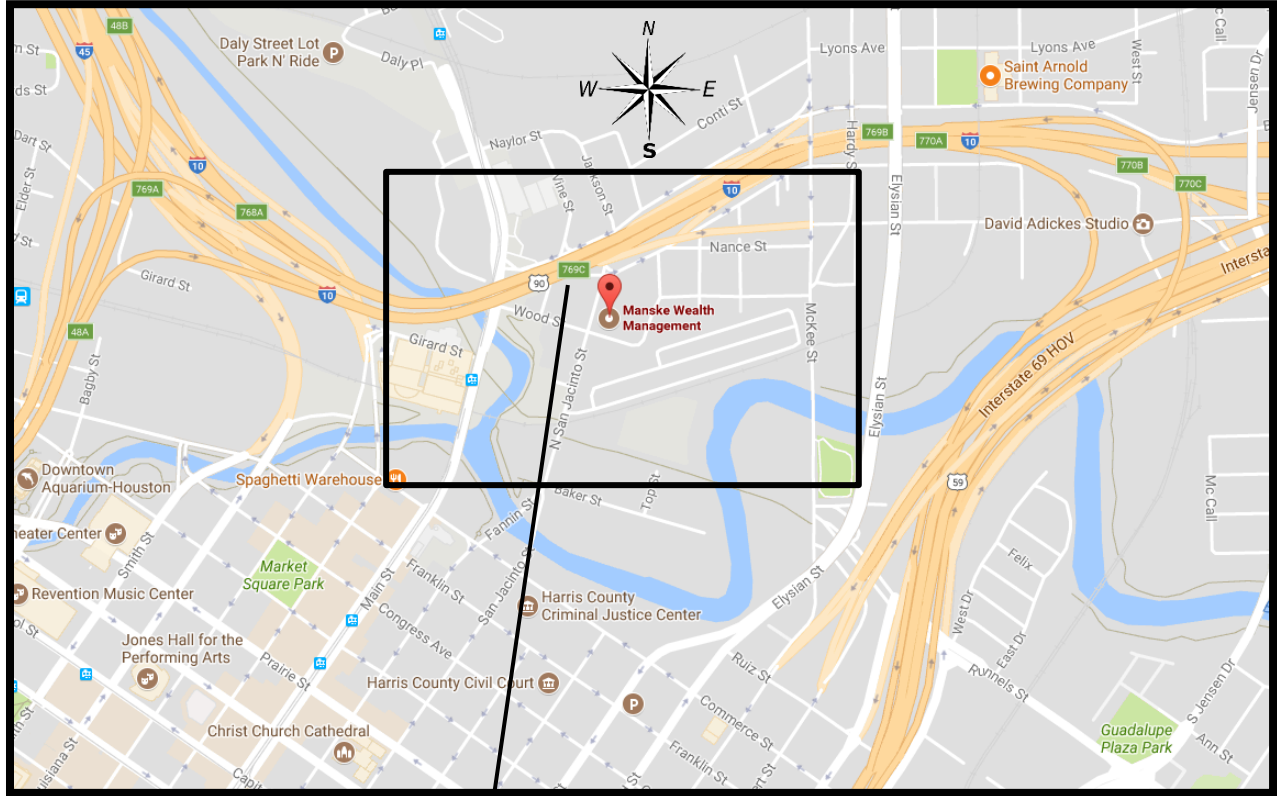

Manske Wealth Management's Office

Inside The Warrant Building

1010 N. San Jacinto Suite 200 Houston, Texas 77002

Call with questions: 713-581-1994

Our entrance off of N. San Jacinto:

If you're using a GPS, we encourage you to use Google Maps and make sure the directions are going to "1010 North San Jacinto," otherwise the GPS will direct you to another part of town.

Gate Code & Parking:

When you come to the security gate, please use the code **2020** (just think of 20/20 vision, if it helps make it easier to remember) to enter our parking lot.

We have a specially marked space for you **under the awning to the right** after you enter the gate.