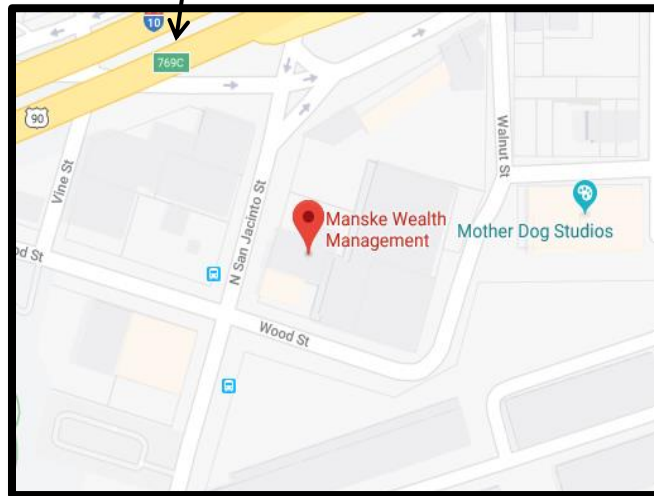

Manske Wealth Management's Office

Inside The Warrant Building

1010 N. San Jacinto Suite 200 Houston, Texas 77002

Call with questions: 713-581-1994

Our entrance off of N. San Jacinto:

If you're using a GPS, we encourage you to use Google Maps and make sure the directions are going to "1010 North San Jacinto," otherwise the GPS will direct you to another part of town.

Gate Code & Parking:

When you come to the security gate, please use the code **2908** (just think of highway 290 and beltway 8, if it helps make it easier to remember) to enter our parking lot.

We have a specially marked space for you **under the awning to the right** after you enter the gate.