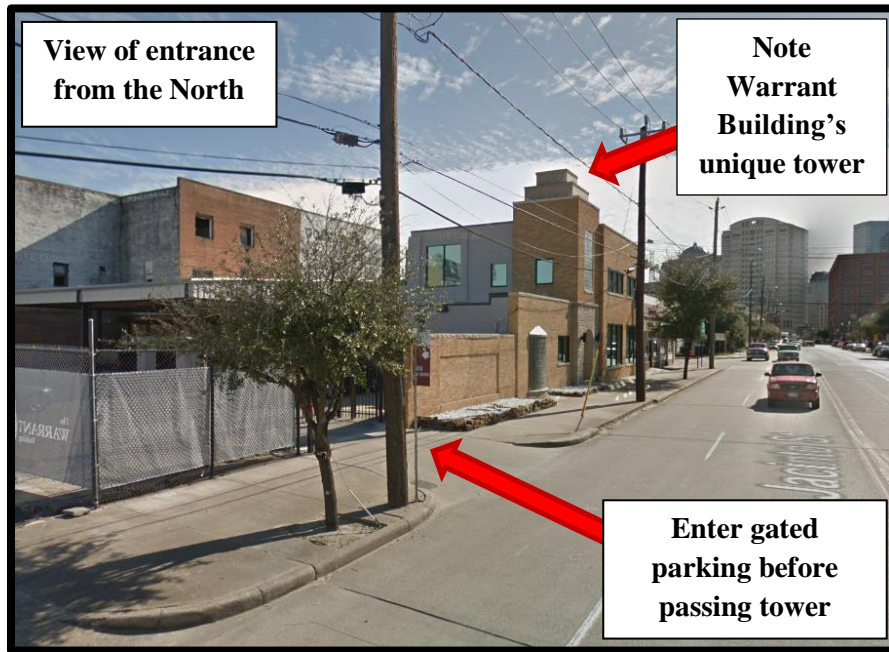

Manske Wealth Management's Office

Inside The Warrant Building

1010 N. San Jacinto Suite 200 Houston, Texas 77002

Call with questions: 713-581-1994

Our entrance off of N. San Jacinto:

If you're using a GPS, we encourage you to use Google Maps and make sure the directions are going to "1010 North San Jacinto," otherwise the GPS will direct you to another part of town.

Gate Code & Parking:

When you come to the security gate, please use the code **2908** (just think of highway 290 and beltway 8, if it helps make it easier to remember) to enter our parking lot.

We have a specially marked space for you **under the awning to the right** after you enter the gate.