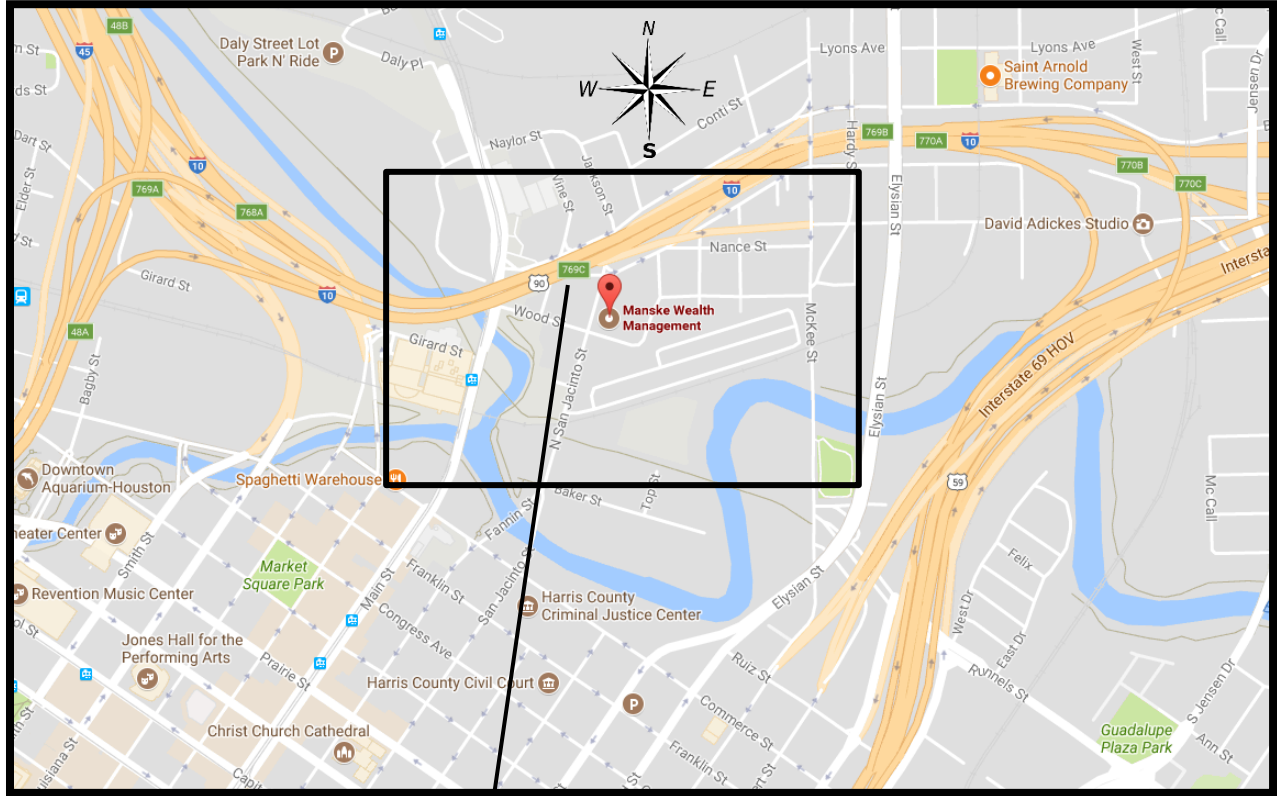

Manske Wealth Management's Office

Inside The Warrant Building

1010 N. San Jacinto Suite 200 Houston, Texas 77002

Call with questions: 713-581-1994

Our entrance off of N. San Jacinto:

If you're using a GPS, we encourage you to use Google Maps and make sure the directions are going to "1010 North San Jacinto," otherwise the GPS will direct you to another part of town.

Gate Code & Parking:

When you come to the security gate, please use the code **2908** (just think of highway 290 and beltway 8, if it helps make it easier to remember) to enter our parking lot.

We have a specially marked space for you **under the awning to the right** after you enter the gate.